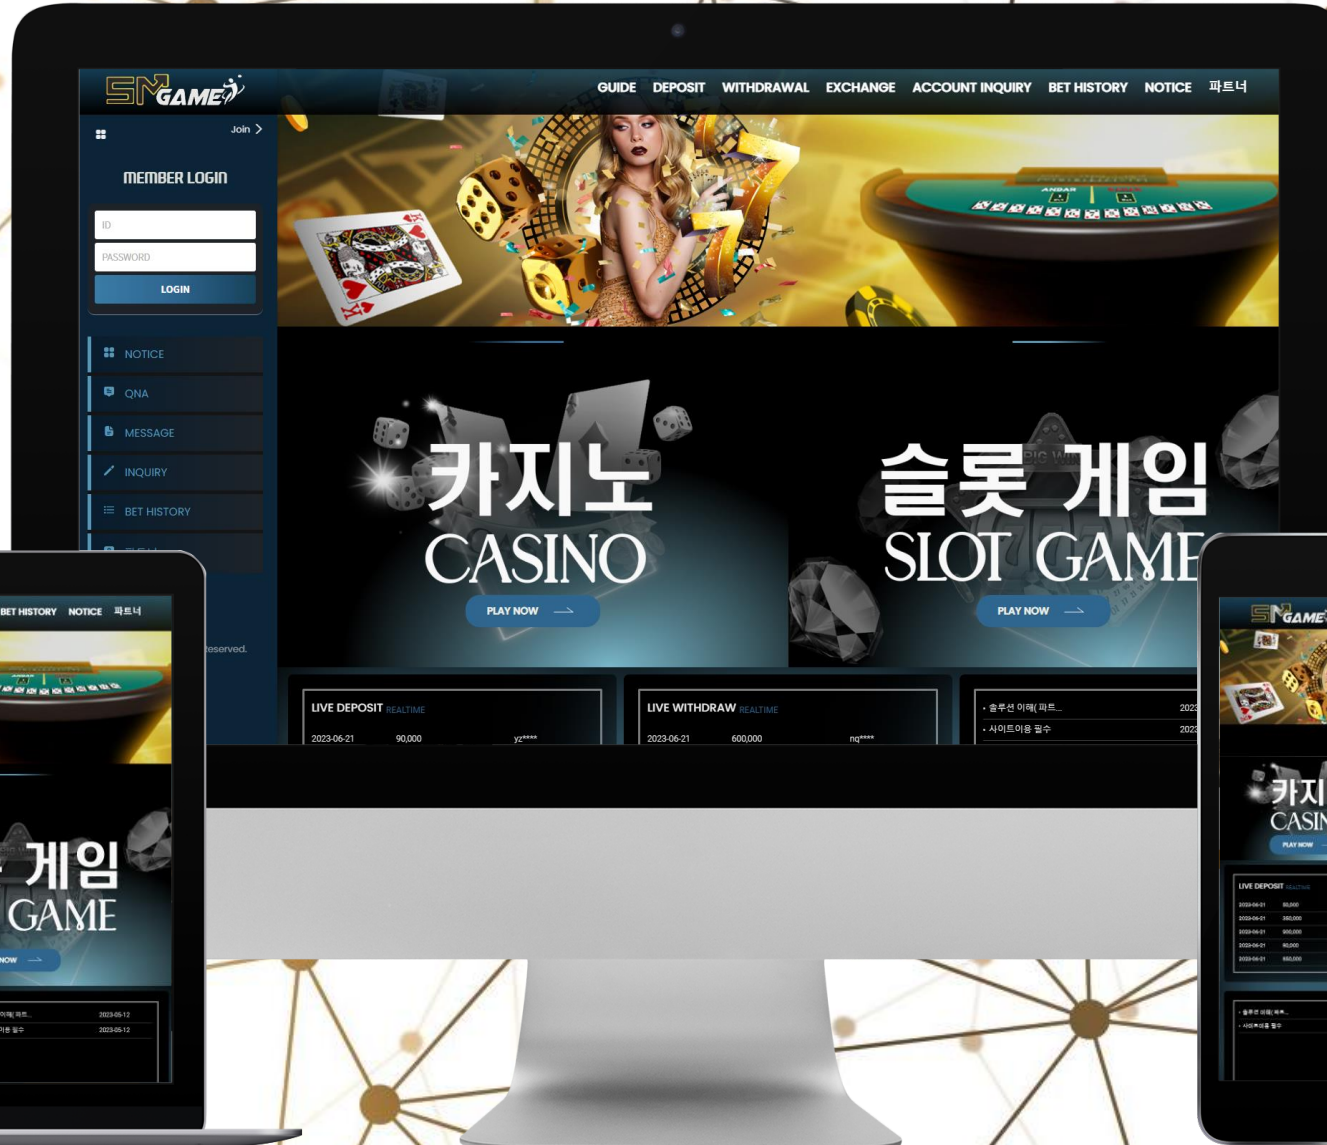

PLAY NOW

LIVE DEPOSIT REALTIME

LIVE WITHDRAW REALTIME

2023-06-21 200,000

2023-06-21 800,000

· 출금선 미예(미드... 2023-05-12

· 사이트이용 필수 2023-05-12

카지노 CASINO

슬롯 게임 SLOT GAME

PLAY NOW

Red Night

Deep Blue

Burnt Green