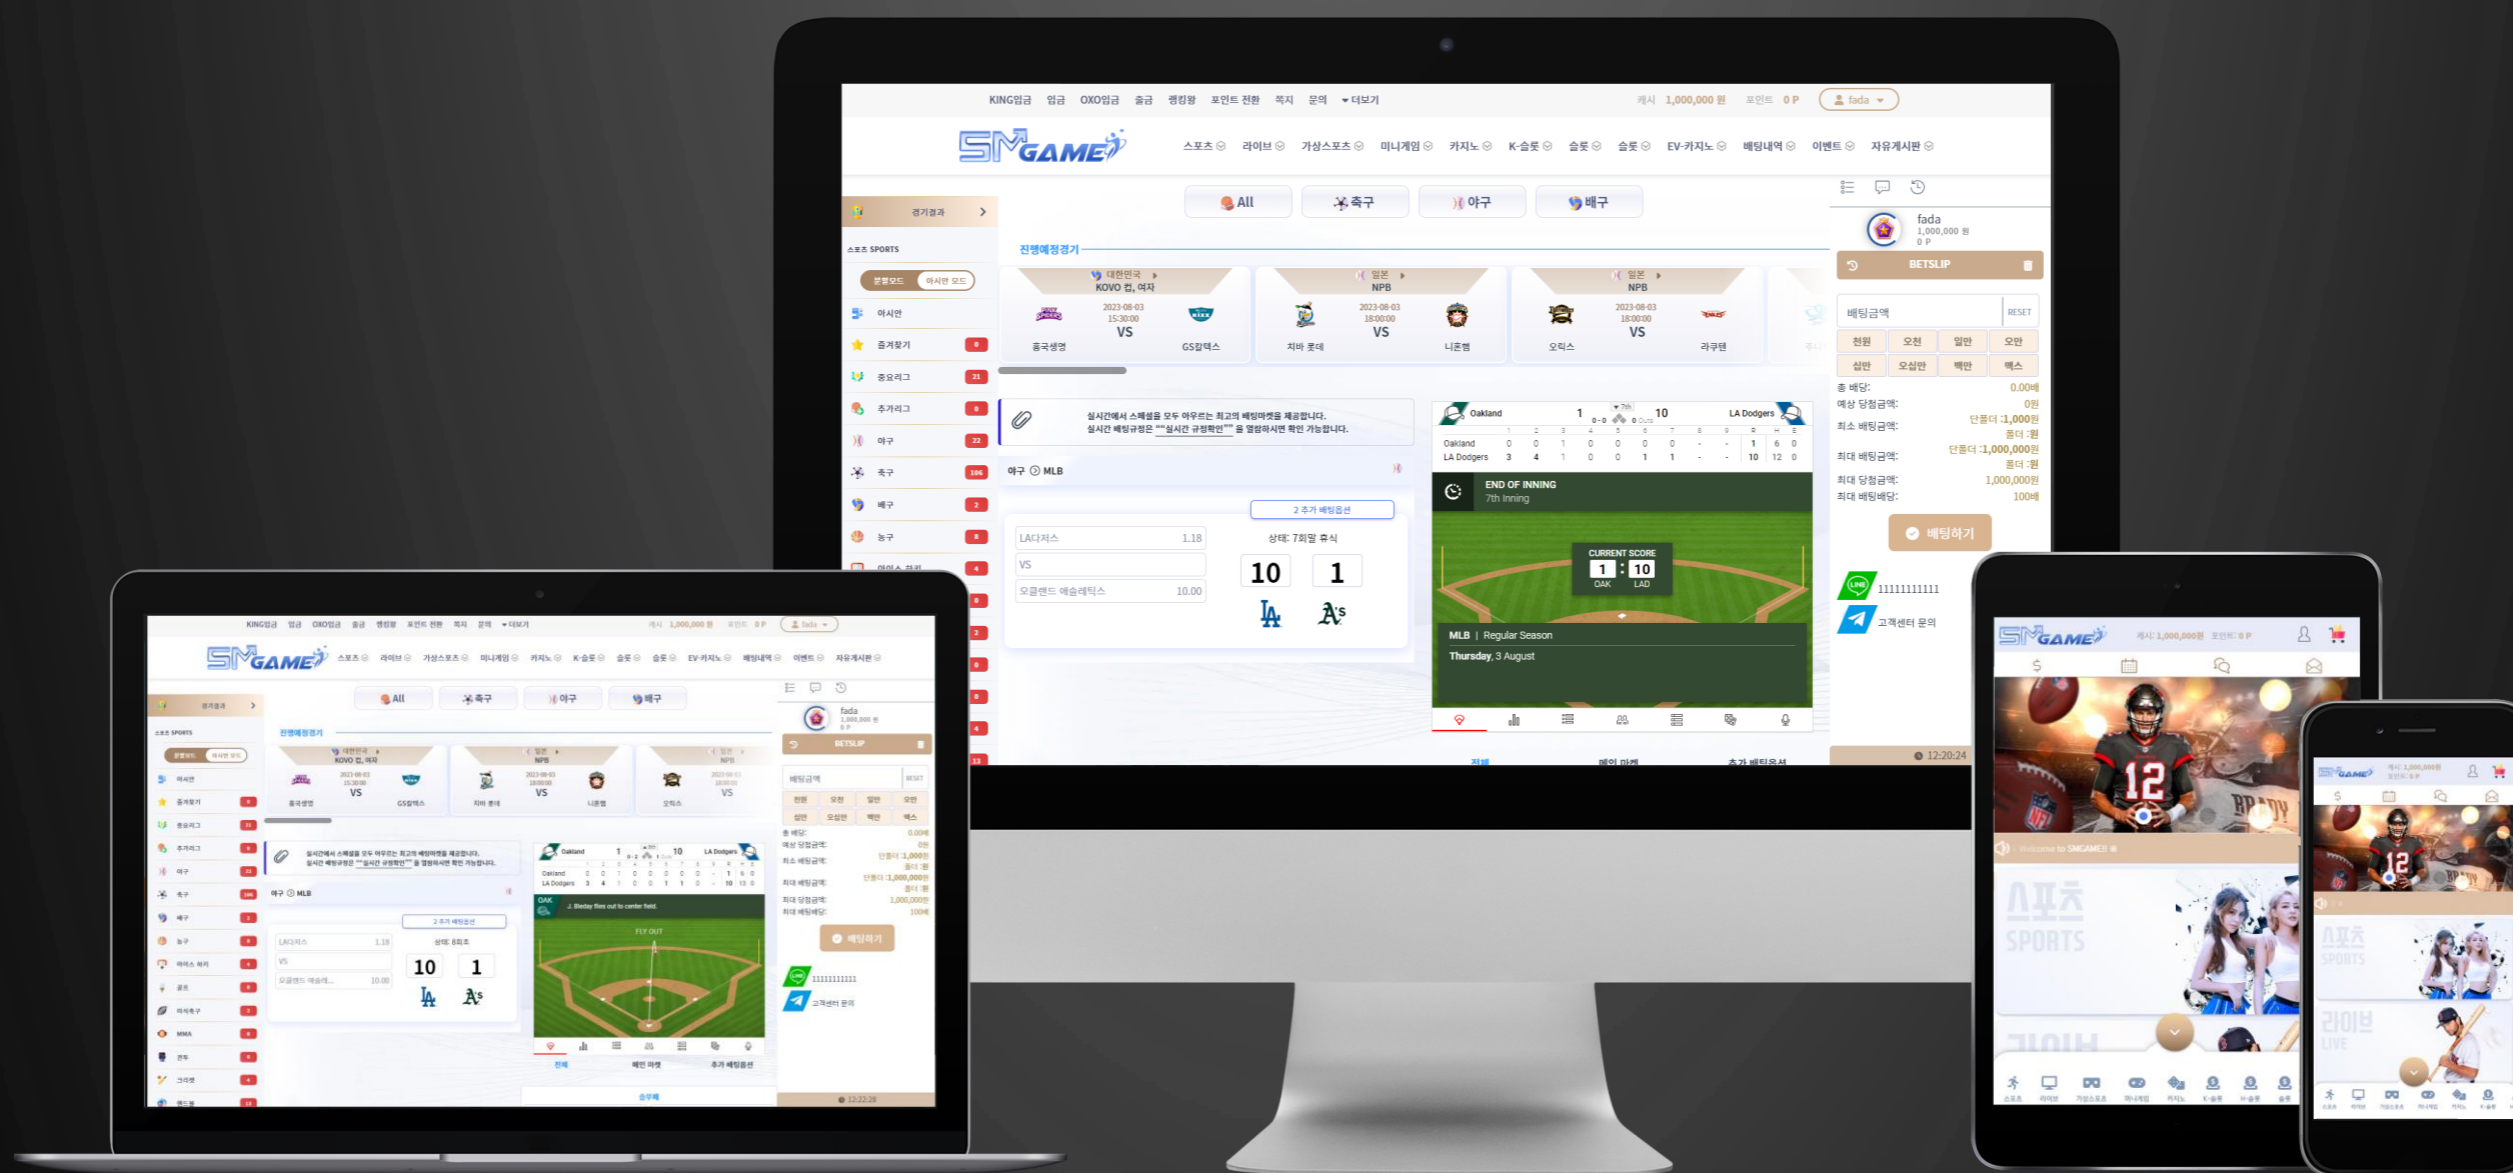

BROWN COPPER