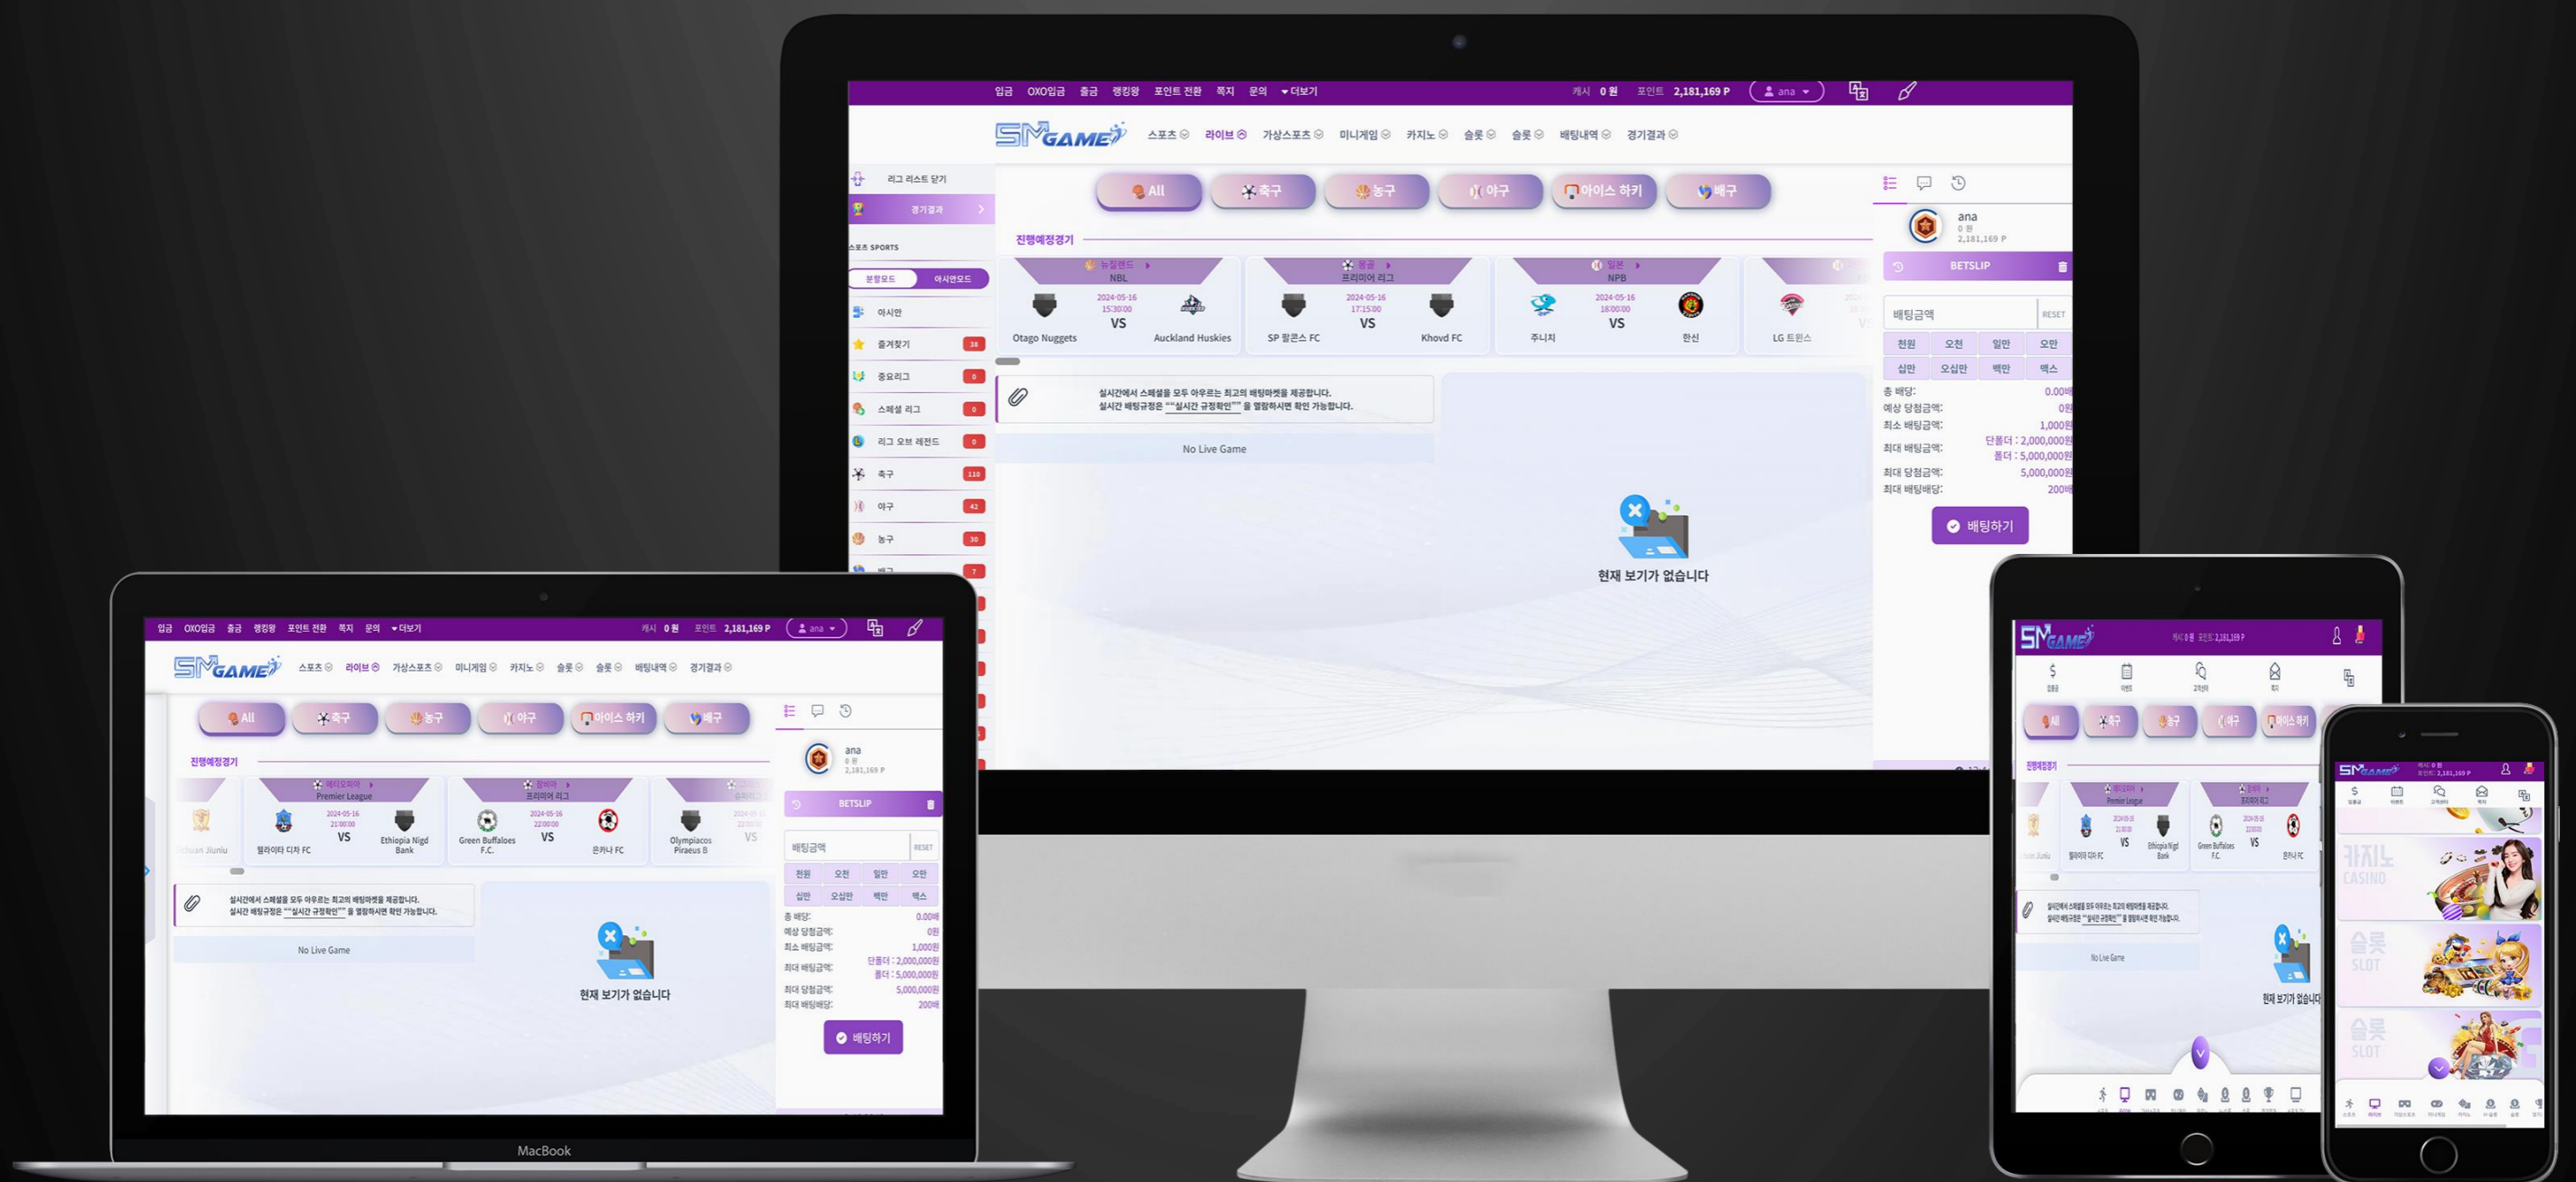

BACK

PURPLE VIOLET