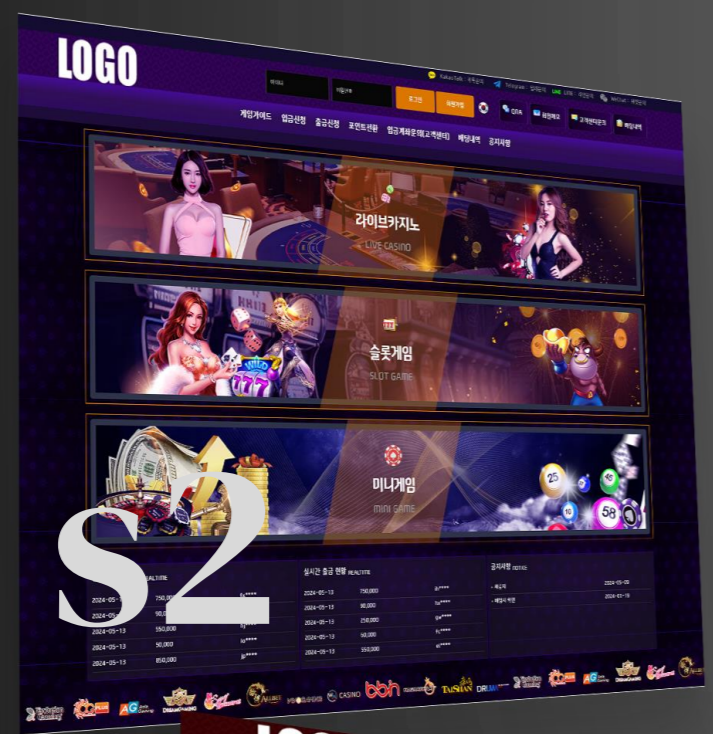

Lite Cerulean Blue

BACK

CLASSIC CASINO-SLOT

Classic design - 10 layouts

s2

s3

s1

s10