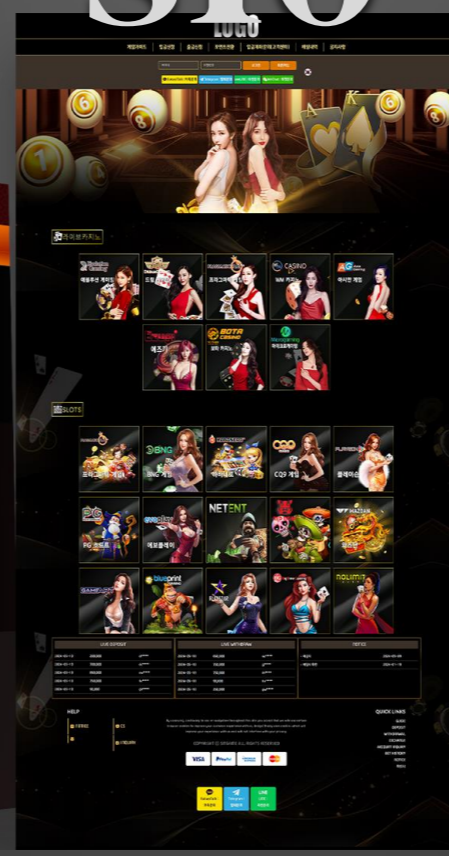

Lite Cerulean Blue

BACK

CLASSIC CASINO-SLOT

Classic design - 10 layouts

s2

s3

s1

s10